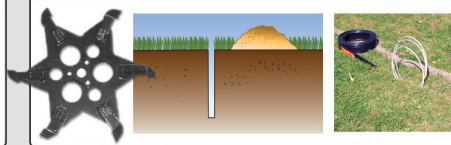

EDGER BLADE PROFILES

16T - Bed Opening

T3 - Trenching 2" x 7"

T3N - Trenching .5" x 7"

T3W - Trenching 2.5" x 7"

T5 - Trenching 5" x 5"

16G - Bed Grooming

Model 1305 Only

16S - Side Walk/Golf Cart Path

Model 1305 Only