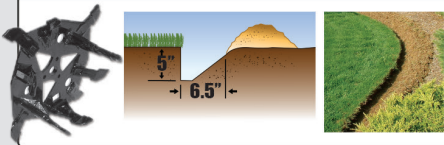

EDGER BLADE PROFILES

16T - Bed Opening

T3 - Trenching 2" x 7"

T3N - Trenching .5" x 7"

T3W - Trenching 2.5" x 7"

T5 - Trenching 5" x 5"

16G - Bed Grooming

Model 1305 Only

16S - Side Walk/Golf Cart Path

Model 1305 Only