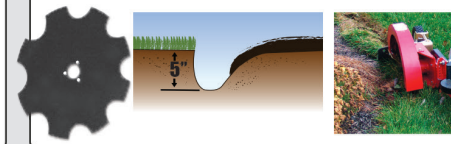

EDGER BLADE PROFILES

16T - Bed Opening

T3 - Trenching 2" x 7"

T3N - Trenching .5" x 7"

T3W - Trenching 2.5" x 7"

T5 - Trenching 5" x 5"

16G - Bed Grooming

Model 1305 Only

16S - Side Walk/Golf Cart Path

Model 1305 Only