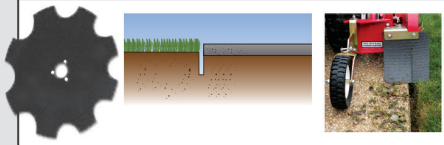

EDGER BLADE PROFILES

16T - Bed Opening

T3 - Trenching 2" x 7"

T3N - Trenching .5" x 7"

T3W - Trenching 2.5" x 7"

T5 - Trenching 5" x 5"

16G - Bed Grooming

Model 1305 Only

16S - Side Walk/Golf Cart Path

Model 1305 Only