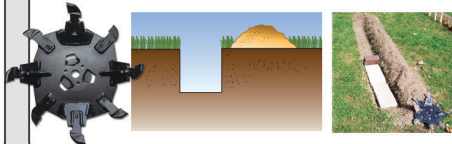

EDGER BLADE PROFILES

16T - Bed Opening

T3 - Trenching 2" x 7"

T3N - Trenching .5" x 7"

T3W - Trenching 2.5" x 7"

T5 - Trenching 5" x 5"

16G - Bed Grooming

Model 1305 Only

16S - Side Walk/Golf Cart Path

Model 1305 Only