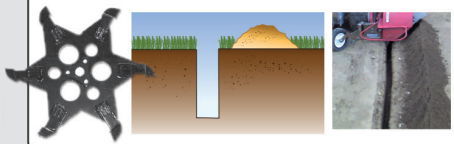

EDGER BLADE PROFILES

16T - Bed Opening

T3 - Trenching 2" x 7"

T3N - Trenching .5" x 7"

T3W - Trenching 2.5" x 7"

T5 - Trenching 5" x 5"

16G - Bed Grooming

Model 1305 Only

16S - Side Walk/Golf Cart Path

Model 1305 Only