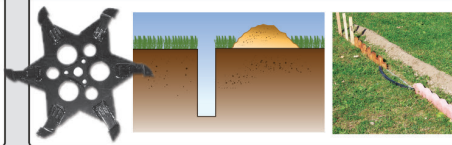

EDGER BLADE PROFILES

16T - Bed Opening

T3 - Trenching 2" x 7"

T3N - Trenching .5" x 7"

T3W - Trenching 2.5" x 7"

T5 - Trenching 5" x 5"

16G - Bed Grooming

Model 1305 Only

16S - Side Walk/Golf Cart Path

Model 1305 Only